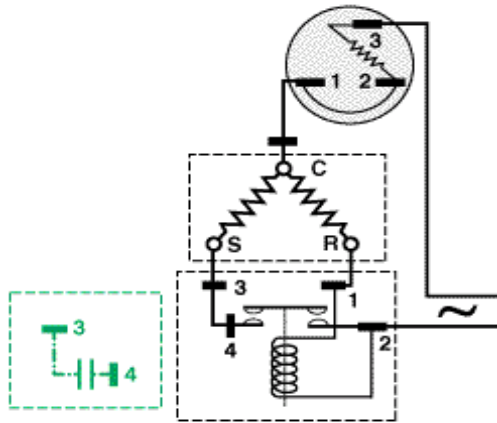

embraco

EMI45ER

LBP

115 V

Blend

Wiring Diagram

Compressor Terminals

C = Common

R = Run

S = Start

Electrical components are supplied unassembled. Use of components other than specified will void warranty.

Dimensions (inches)

A:6.18" B:6.1" C:5.47" D:5.67" E:5.91"

Tube Diameter

ID	Inch	MM
process	.255	6.5
suction	.255	6.5
discharge	.194	4.94

Technical Specifications

Rev 6-2013

Mechanical Data	English	Metric	Electrical Data	
Bore	0.75 in	19 mm	Motor:	RSIR
Stroke	0.52 in	13.3 mm	2 pole - 1 phase	115v / 60 Hz
Displacement	0.23 cu in	3.77 cc	Voltage	98-140v
Speed	3,500 rpm	3,500 rpm	Voltage range	5 Ω
Weight	16.87 lb	7.65 kg	Run winding resistance at 25° C	11.9 Ω
Oil Charge	5.41 oz.	160 ml	Start winding resistance at 25° C	15 amps
Oil type	Alkylbenzene	ISO32	Locked rotor current	1.62 amps
Compressor Cooling: Static.			FLA: L/MBP-60Hz	
Restrictor: Capillary Tube			Capacitor:	
			Start cap	N/A
			Run cap	N/A