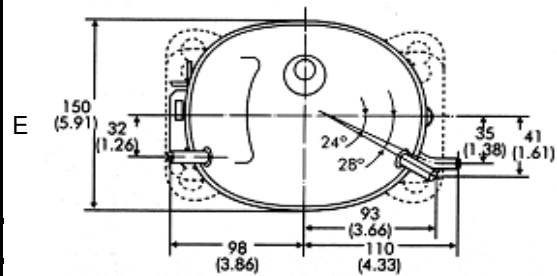

embraco

EMI45ER

LBP

115 V

Blend

Wiring Diagram

Compressor Terminals

C = Common

R = Run

S = Start

Electrical components are supplied unassembled. Use of components other than specified will void warranty.

Dimensions (inches)

A:6.18" B:6.1" C:5.47" D:5.67" E:5.91"

Tube Diameter

ID	Inch	MM
process	.255	6.5
suction	.255	6.5
discharge	.194	4.94

Technical Specifications

Rev 6-2013

Mechanical Data	English	Metric	Electrical Data	
Bore	0.75 in	19 mm	Motor:	RSIR
Stroke	0.52 in	13.3 mm	2 pole - 1 phase	115v / 60 Hz
Displacement	0.23 cu in	3.77 cc	Voltage	98-140v
Speed	3,500 rpm	3,500 rpm	Voltage range	5 Ω
Weight	16.87 lb	7.65 kg	Run winding resistance at 25° C	11.9 Ω
Oil Charge	5.41 oz.	160 ml	Start winding resistance at 25° C	15 amps
Oil type	Alkylbenzene	ISO32	Locked rotor current	1.62 amps
Compressor Cooling: Static.			FLA: L/MBP-60Hz	
Restrictor: Capillary Tube			Capacitor:	
			Start cap	N/A
			Run cap	N/A