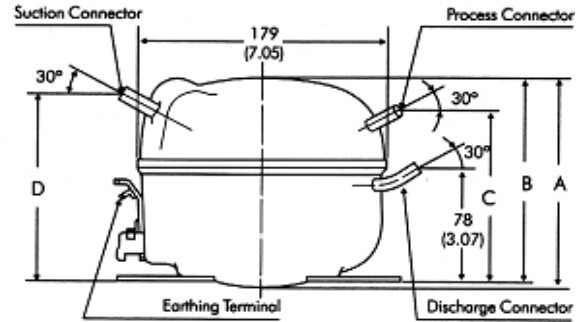

embraco

EMI45ER

LBP

115 V

Blend

Wiring Diagram

Compressor Terminals

C = Common

R = Run

S = Start

Electrical components are supplied unassembled. Use of components other than specified will void warranty.

Dimensions (inches)

A:6.18" B:6.1" C:5.47" D:5.67" E:5.91"

Tube Diameter

ID	Inch	MM
process	.255	6.5
suction	.255	6.5
discharge	.194	4.94

Technical Specifications

Rev 6-2013

Mechanical Data	English	Metric	Electrical Data	
Bore	0.75 in	19 mm	Motor:	RSIR
Stroke	0.52 in	13.3 mm	2 pole - 1 phase	115v / 60 Hz
Displacement	0.23 cu in	3.77 cc	Voltage	98-140v
Speed	3,500 rpm	3,500 rpm	Voltage range	5 Ω
Weight	16.87 lb	7.65 kg	Run winding resistance at 25° C	11.9 Ω
Oil Charge	5.41 oz.	160 ml	Start winding resistance at 25° C	15 amps
Oil type	Alkylbenzene	ISO32	Locked rotor current	1.62 amps
Compressor Cooling: Static.			FLA: L/MBP-60Hz	
Restrictor: Capillary Tube			Capacitor:	
			Start cap	N/A
			Run cap	N/A