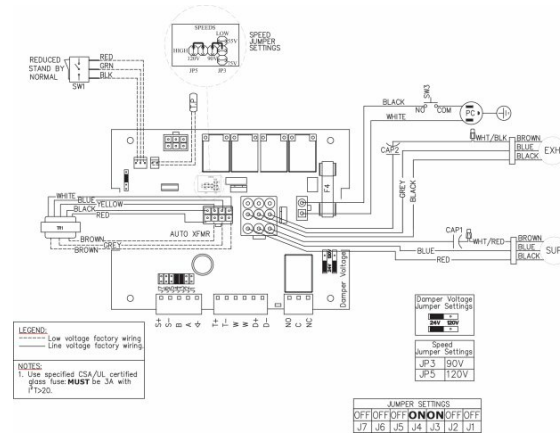

Performances

	Speed	Supply Temperature		Net Airflow		Consumed Power W	Net Effectiveness		
		°F	°C	cfm	L / s		Sensible %	Latent %	Total %
Heating	Low	35	1.7	75	35	88	62	44	55
	Medium	35	1.7	115	54	120	59	41	53
	High	35	1.7	150	71	171	56	37	50
Cooling	Low	95	35	75	35	88	62	40	50
	Medium	95	35	115	54	120	59	37	46
	High	95	35	150	71	171	56	33	42

Dimensions

A	B	C	D	Duct Size
23 3/4 (603)	17 3/16 (437)	16 1/4 (413)	2 3/16 (56)	6 (152)

Dimensional information is in inches (mm)

Wiring

Accessories

ADC 6 Shut-off Damper w Motor (44967)
 ECO-Feel (414729)
 FIDT 6 Insulated Flex Duct (411064)
 Filter,MERV8,150 cfm,Repl.kit (414924)
 HS 6W External Louver Exhaust (45153)
 MGS 6 Metal Supply Grill (411242)