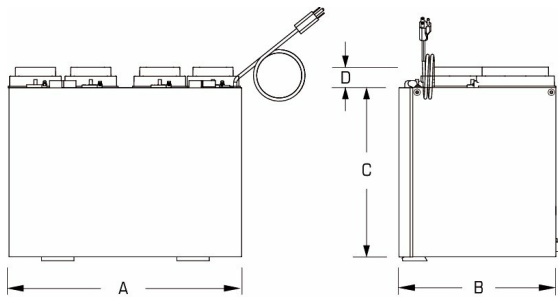

[Find more details in our online catalogue](#)

Technical parameters

Product	
Voltage (nominal)	120 V
Frequency	60 Hz
Phase(s)	1~
Input power	156 W
Input current	1.2 A
Air flow	148 cfm
Static pressure	0.4 in.wg
Certificate	CSA, AHRI
Exchanger	
Exchanger type	Energy recovery (synthetic)
Dimensions and weights	
Weight	41.9 lb
Used for	
Installation placement	Vertical

Dimensions

A	B	C	D	Duct Size
23 3/4 (603)	17 3/16 (437)	16 1/4 (413)	2 3/16 (56)	6 (152)

Dimensional information is in inches (mm)

Wiring

Accessories

ADC 6 Shut-off Damper w Motor (44967)
 ECO-Feel (414729)
 FIDT 6 Insulated Flex Duct (411064)
 Filter,MERV8,150 cfm,Repl.kit (414924)
 HS 6W External Louver Exhaust (45153)
 MGS 6 Metal Supply Grill (411242)